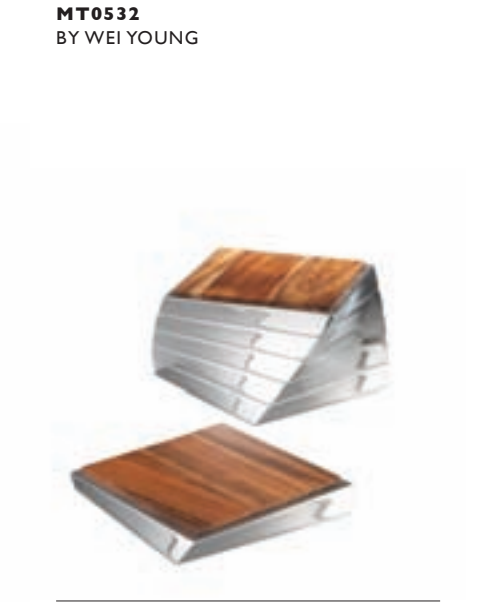

**6190 SPIRAL WINE
CHILLER**

Nambé Alloy
4.5" D. X 8.5" H.
RETAIL \$150.00

6190 / 6189
BY LISA SMITH & LINDA CELENTANO

**6189 SPIRAL WINE
COASTER**

Nambé Alloy
4.5" D. X 2.5" H.
RETAIL \$75.00

MT0021
BY LOU HENRY
2009 GOOD DESIGN Award, by the Chicago
Athenaeum Museum of Architecture Art
Design and Urban Studies